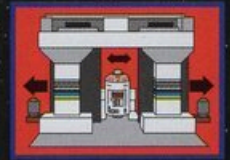

Add *Star Wars* Favorites to your LEGO Collection!

Doors slide open.